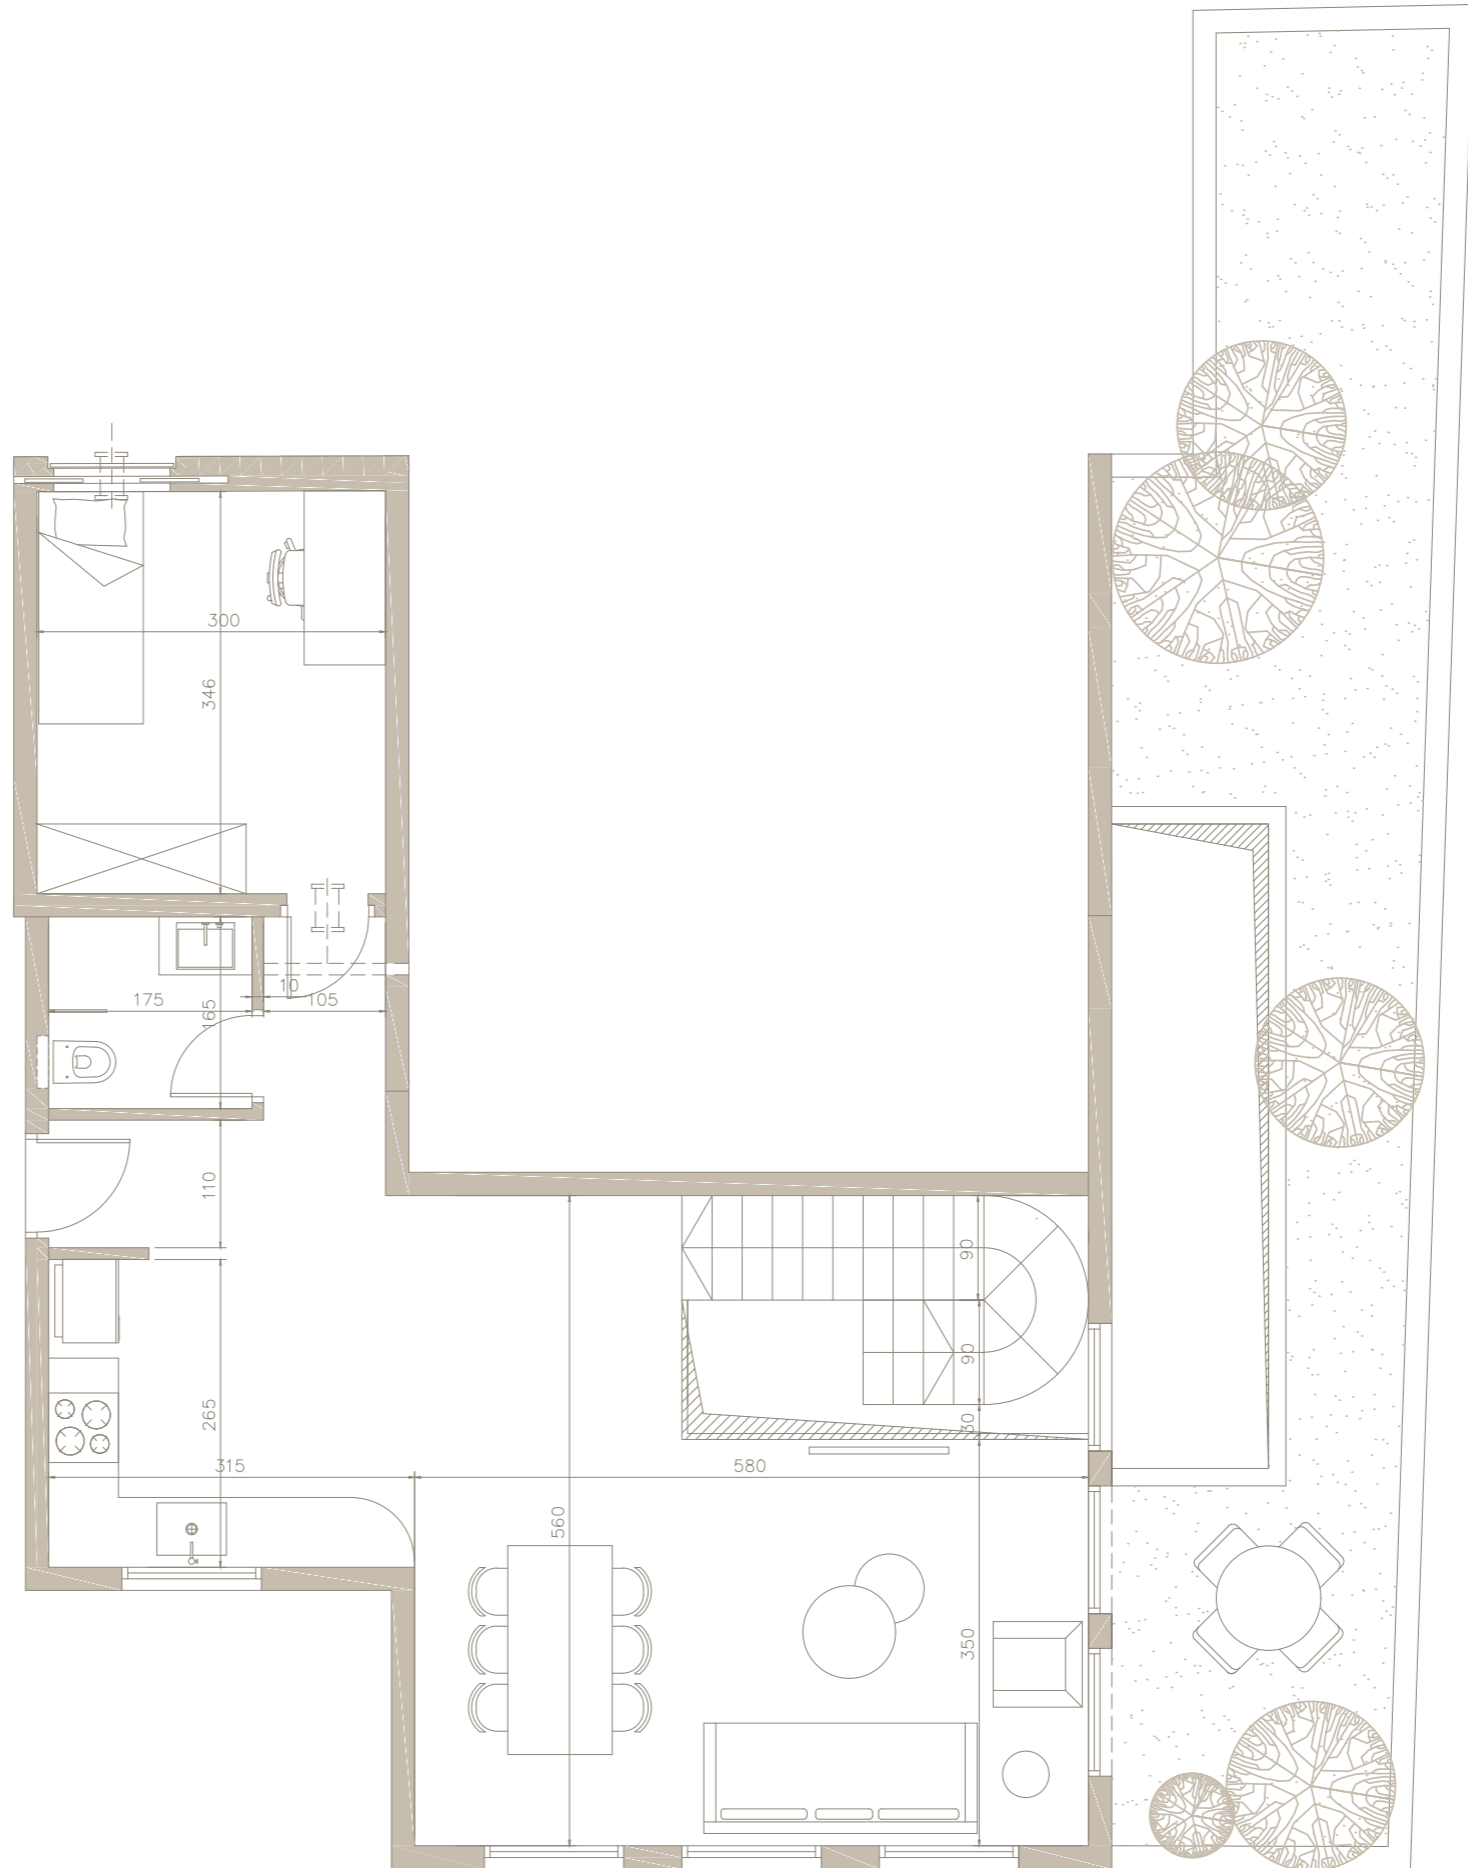

Notes

Apt 2
High Ground Level
Full sea view

VIEW: FLOOR 0

Floor -1

60 sqm

Floor 0

68 sqm

Balconies

41.5 sqm

Total

169.5 sqm

Design

5 rooms planned

The floor

Notes

Apt 2

High Ground Level Full sea view

VIEW: FLOOR -1

Floor -1

60 sqm

Floor 0

68 sqm

Balconies

41.5 sqm

Total

169.5 sqm

Design

5 rooms planned

The floor