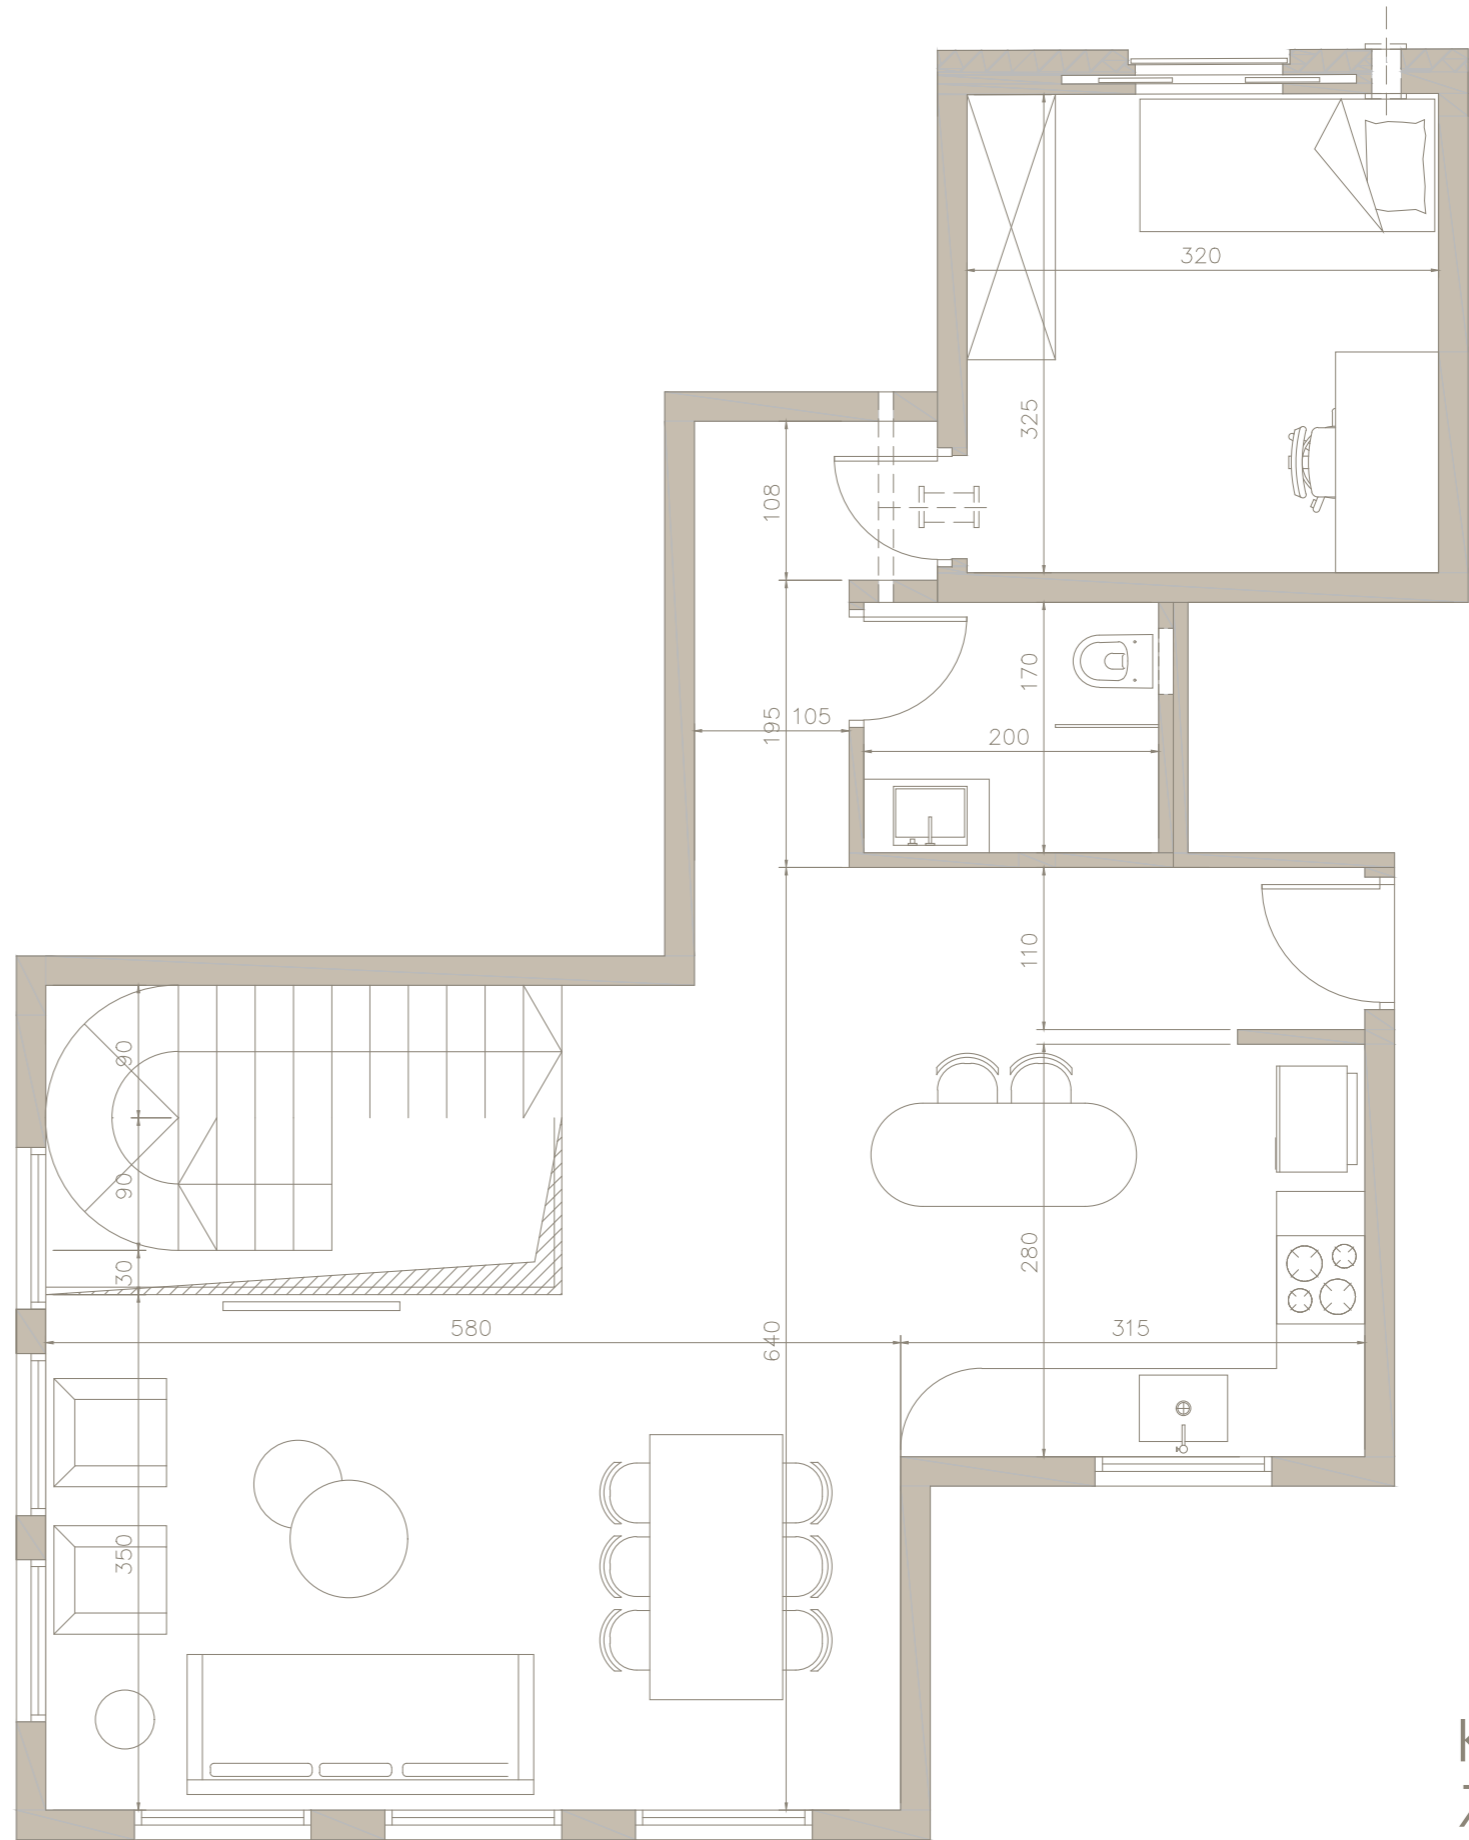

Notes

Apt 1
High Ground Level
Full sea view

VIEW: FLOOR 0

Floor -1
64.5 sqm

Floor 0
73 sqm

Total
137.5 sqm

Design
5 rooms planned

The floor

Notes

Apt 1
High Ground Level
Full sea view

VIEW: FLOOR -1

Floor -1
64.5 sqm

Floor 0
73 sqm

Total
137.5 sqm

Design
5 rooms planned

The floor